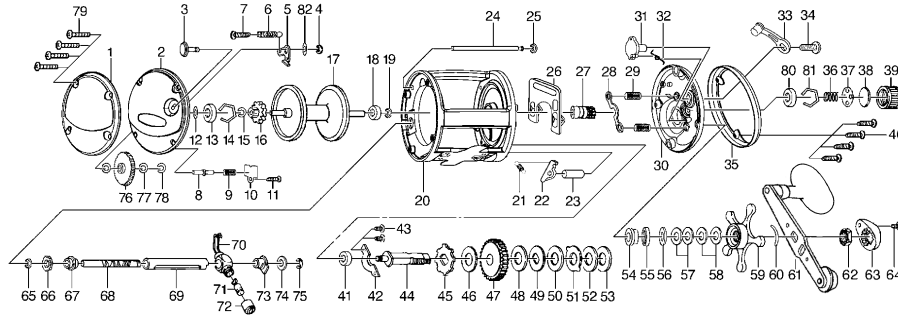

TROLLING REEL

BlackMAX_{2.0}

Key No.	Parts No.	Parts Name.	Key No.	Parts No.	Parts Name.
1	6K890701	Protector-B	42	6K687701	Plate
2	6K890501	Left cover assembly	43	6K173002	Tap screw
3	6K848801	Click lever	44	6K846701	Gear metal
4	63205901	Retainer	45	6K846201	Ratchet
5	6K425801	Click claw	46	6K846301	Washer - L1
6	6K409802	Spring	47	6K847101	Drive gear
7	6K787601	Tap screw	48	6K397108	Washer - L2
8	6K890601	Click metal	49	6K397202	Washer - D1
9	6K849301	Coil spring	50	6K397108	Washer - L3
10	6K846601	Plate	51	6K846401	Washer - A
11	6K053403	Tap screw	52	6K397108	Washer - L4
12	6K164601	Washer	53	6K397202	Washer - D2
13	6K168703	Ball bearing	54	6K847801	Bush
14	6K394501	Retainer	55	6K852701	Ball bearing
15	63208202	C-ring	56	6K177302	Washer
16	6K844601	Pinion	57	6K687603	Spring washer
17	6K888701	Spool assembly	58	6K398103	Spring washer
18	6K852701	Ball bearing	59	6K850701	Star drag assembly
19	6K843902	Retainer	60	6K161401	Leaf spring
20	6K888804	Frame assembly	61	6K889801	Handle assembly
21	6K733601	Spring	62	6K178308	Nut
22	6K686901	Stopper	63	6K734803	Handle nut cap
23	6K848701	Metal	64	63511814	Screw
24	6K848201	Pillar	65	63205901	Retainer
25	63205901	Retainer	66	6K888901	Gear
26	6K889001	Slide plate	67	6K321001	Bush
27	6K851601	Pinion assembly	68	6K848101	Worm shaft
28	6K686701	Clutch	69	6K399801	Pipe
29	6K849401	Coil spring	70	6K851201	Level wind assembly
30	6K889301	Right cover assembly	71	6K256501	Level wind pin
31	6K889401	Clutch cam	72	6K735401	Nut
32	6K733501	Spring	73	6K165901	Bush
33	6K889501	Clutch lever assembly	74	6K164402	Washer
34	6K858601	Screw	75	63205901	Retainer
35	6K889701	Protector-A	76	6K844801	Idle gear
36	6K880201	Spring	77	63732701	Washer
37	6K156801	Washer	78	6K163601	Retainer
38	6K177001	Washer	79	6K849802	Tap screw
39	6K732101	Tension knob	80	6K849701	Bearing
40	6K849802	Tap screw	81	6K394501	Retainer
41	6K582203	Ball bearing	82	6K164402	Washer