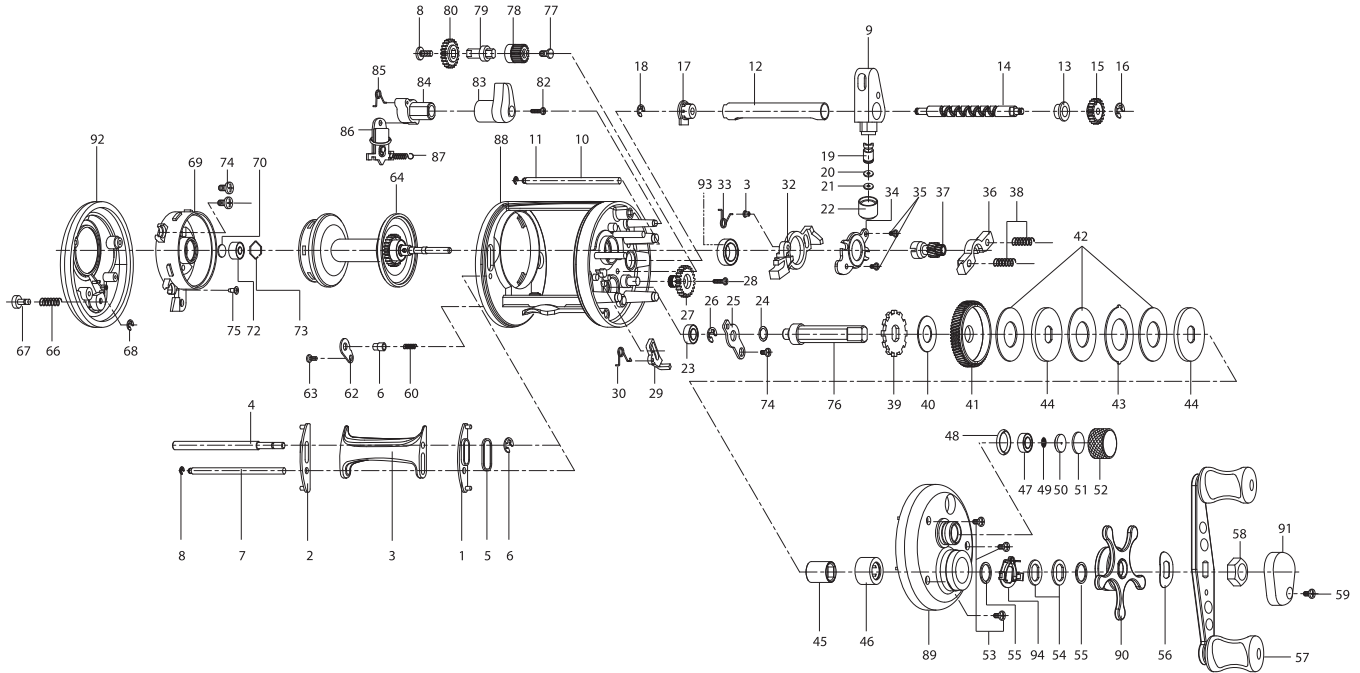

ROUND BAITCASTING REEL

PACIFICA PA-400

Key No.	Parts No.	Parts Name.
01	6K969202	T/BAR PAD L
02	6K965302	T/BAR PAD R
03	6K965402	THUMB BAR
04	6K965601	PILLAR
05	6K403701	PLATE
06	63205901	RETAINER
07	6K965501	PILLAR
08	6B339801	RETAINER
09	6K368609	LEVEL WIND ASSY
10	6K965501	PILLAR
11	6B339801	RETAINER
12	6K269802	PIPE
13	6K969301	BUSH
14	6K965801	WORM SHAFT
15	6K965901	WORM PINION
16	6B339801	RETAINER
17	6K165901	BUSH
18	63205901	RETAINER
19	6K256501	LEVEL WIND PIN
20	6K148804	WASHER
21	6K148803	WASHER
22	6K318201	NUT
23	6K170601	BALL BEARING
24	6E096501	WASHER
25	6K941502	BEARING PLATE
26	63201402	RETAINER
27	6K966301	GEAR 4
28	6AK21813	SCREW
29	6K941701	KICK LEVER
30	6K941801	K/LEVER SPRING

Key No.	Parts No.	Parts Name.
31	6K941901	BUSH
32	6K967501	CLUTCH CAM
33	6K942102	CLUTCH CAM PRING
34	6K967601	CAM PLATE
35	6AK21813	SCREW
36	6K967701	CLUTCH PLATE
37	6K967801	PINION
38	6K942501	COIL SPRING
39	6K971501	RATCHET
40	6K174506	WASHER
41	6K967901	DRIVE GEAR
42	6K943001	WASHER-B
43	6K943201	WASHER-A
44	6K943103	WASHER-D
45	6K896703	SLEEVE
46	6K336701	ONE WAY CLUTCH
47	6K176701	BALL BEARING
48	6K176501	O-RING
49	6K164605	WASHER
50	6K176905	COLLAR
51	6K177001	WASHER
52	6K259109	NUT
53	63511801	SCREW
54	6K160702	SPRING WASHER
55	6K177302	WASHER
56	6K161404	LEAF SPRING
57	6K810720	HANDLE ASSY
58	6K178309	NUT
59	63511801	SCREW
60	6K943701	SPRING