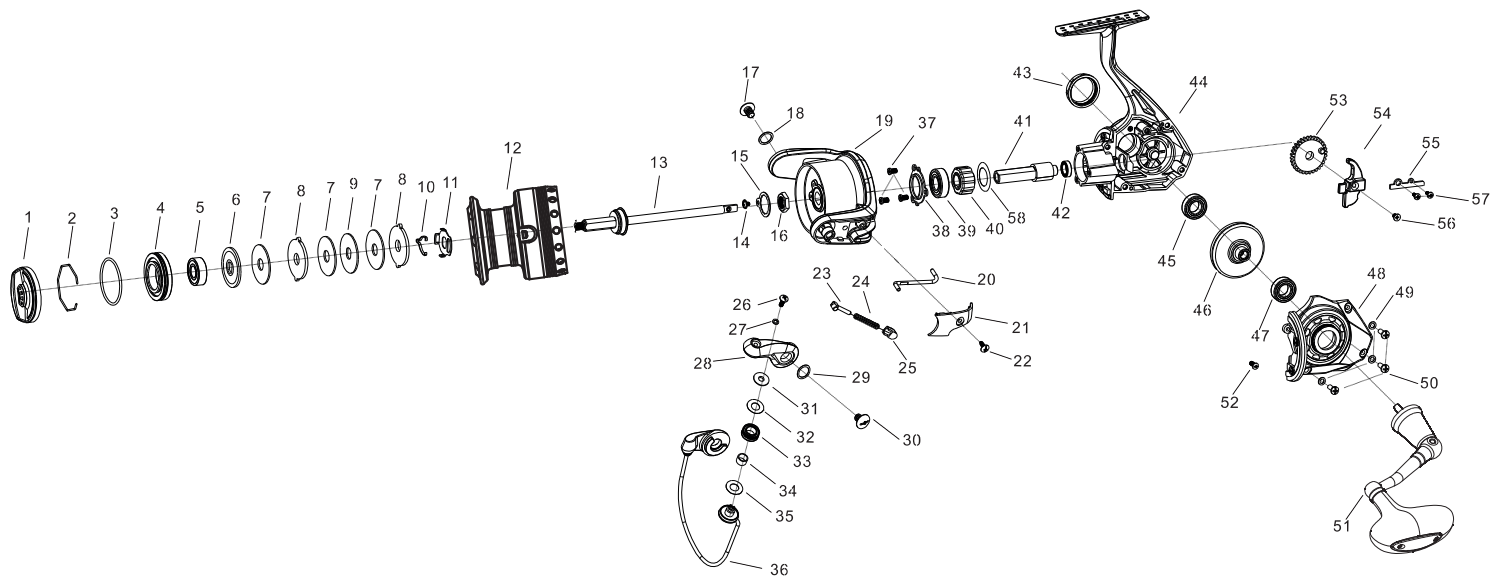

# SS4000

## KEY NO. PART NAMES

1	DRAG KNOB
2	DRAG WASHER RETAINER
3	O RING
4	BALL BEARING HOLDER
5	BALL BEARING
6	SPOOL WASHER
7	DRAG WASHER
8	EAR WASHER
9	KEY WASHER
10	CLICKER
11	CLICK HOLDER
12	SPOOL ASSY.
13	MAIN SHAFT ASSEMBLY INCLUDE ONE BALL BEARING
14	SCREW
15	RETAINER
16	ROTOR NUT
17	SCREW
18	WASHER
19	ROTOR ASSY.
20	KICK LEVER
21	BAIL ARM COVER
22	SCREW
23	KICK LEVER
24	SPRING
25	BAIL SPRING HOLDER
26	SCREW
27	WASHER
28	BAIL ARM
29	WASHER

## KEY NO. PART NAMES

30	SCREW
31	LINE ROLLER COLLAR
32	LINE ROLLER WASHER
33	LINE ROLLER
34	LINE ROLLER BUSHING
35	LINE ROLLER WASHER
36	BAIL WIRE ASSY.
37	SCREW
38	CLUTCH RETAINER
39	BALL BEARING
40	ONE WAY CLUTCH ASSY.
41	PINION GEAR
42	BALL BEARING
43	HANDLE SCREW CAP
44	MAIN BODY ASSEMBLY
45	BALL BEARING
46	DRIVE GEAR ASSY.
47	BALL BEARING
48	BODY COVER
49	WASHER
50	SCREW
51	HANDLE ASSY.
52	SCREW
53	O/S GEAR
54	O/S SLIDER
55	O/S SLIDER RETAINER
56	MAIN SHAFT SCREW
57	SCREW
58	WASHER