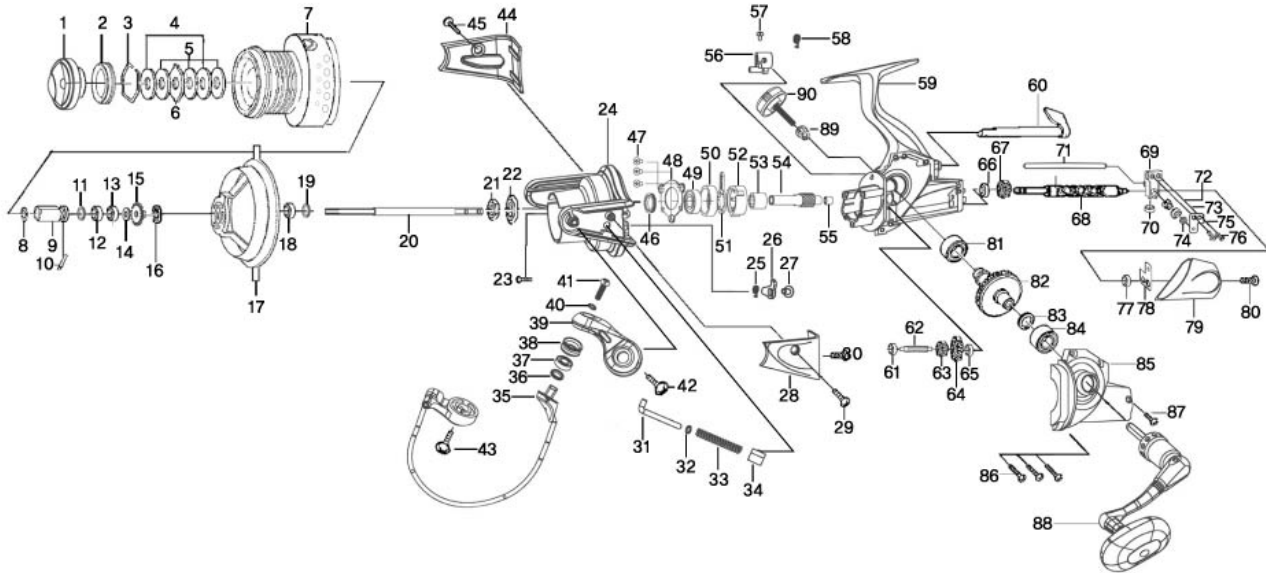

# ORION 5000

Key No.	Parts No.	Parts Name.	Key No.	Parts No.	Parts Name.
1	5K080107	DRAG KNOB ASSY	46	6K990501	WASHER
2	5K080001	WATERTIGHT RUBBER	47	6K735201	TAP SCREW
3	6K278501	DRAG WASHER RETAINER	48	5K076001	PLATE
4	6K278202	KEY WASHER	49	6K033601	BALL BEARING
5	6K278105	DRAG WASHER	50	6K998101	BEARING HOLDER
6	6K278302	EARED WASHER	51	6K990101	LINK
7	5K079508	SPOOL ASSEMBLY	52	5K989602	O/WAY CLUTCH ASSY
8	6K273701	O-RING	53	6K990001	SLEEVE
9	6K275201	SPOOL METAL	54	5K075901	PINION
10	6K230801	PIN	55	5K013501	COLLAR
11	6E096502	WASHER	56	5K081701	CAM
12	5K079401	BEARING	57	6AK21802	SCREW
13	6K224401	BEARING	58	6K273401	SPRING
14	5K079301	WASHER	59	5K075607	BODY
15	5K079201	CLICK GEAR	60	5K075707	STOPPER LEVER
16	6K772101	RETAINER	61	6K840101	BEARING
17	5K079001	LINE GUARD	62	5K077001	GEAR SHAFT
18	6K170601	BALL BEARING	63	5K076901	IDLE GEAR-B
19	5K079101	WASHER	64	5K076801	I/GEAR-A
20	5K077301	MAIN SHAFT	65	6K840101	BEARING
21	6B105701	ROTOR NUT	66	6K840101	BEARING
22	6K964701	WASHER	67	5K077101	WORM GEAR
23	6K532501	TAP SCREW	68	5K076701	WORM SHAFT
24	5K077610	ROTOR	69	5K076201	O/S SLIDER
25	5K078201	SPRING	70	5K079901	BEARING
26	5K078101	KICK LEVER	71	5K076101	PILLAR
27	6K120005	TAP SCREW	72	5K076401	LEVEL WIND PIN
28	5K078301	ROTOR COVER-A	73	5K076501	COLLAR
29	6K120005	TAP SCREW	74	6K148803	WASHER
30	6K184801	TAP SCREW	75	5K076601	PLATE
31	5K077901	LINK	76	63515303	SCREW
32	6K204601	WASHER	77	6K840101	BEARING
33	5K078001	COIL SPRING	78	5K077201	RETAINER
34	5K077801	LINK HOLDER	79	5K077510	REAR CAP
35	5K078407	BAIL ASSEMBLY	80	6K120005	TAP SCREW
36	6E096504	WASHER	81	6K033501	BALL BEARING
37	6K304001	BALL BEARING	82	6K9474B1	DRIVE GEAR
38	6K386401	LINE ROLLER	83	63712821	WASHER
39	5K077707	ARM LEVER	84	6K033501	BALL BEARING
40	6K478401	TOOTH WASHER	85	5K077407	BODY COVER
41	63516115	SCREW	86	6B008601	TAP SCREW
42	6E007601	TAP SCREW	87	6K062701	TAP SCREW
43	6E007601	TAP SCREW	88	5K080401	HANDLE ASSEMBLY
44	5K078801	ROTOR COVER-B	89	6K853501	COLLAR
45	6K120005	TAP SCREW	90	6K7030B1	HANDLE SCREW